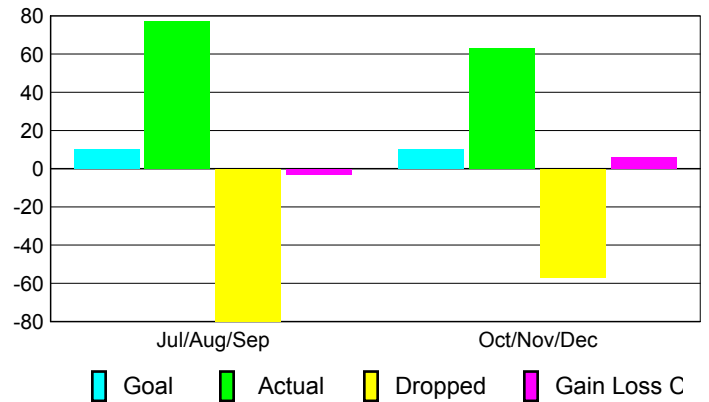

Membership Results 2010-2011

Goal, New, Dropped, Gain/Loss